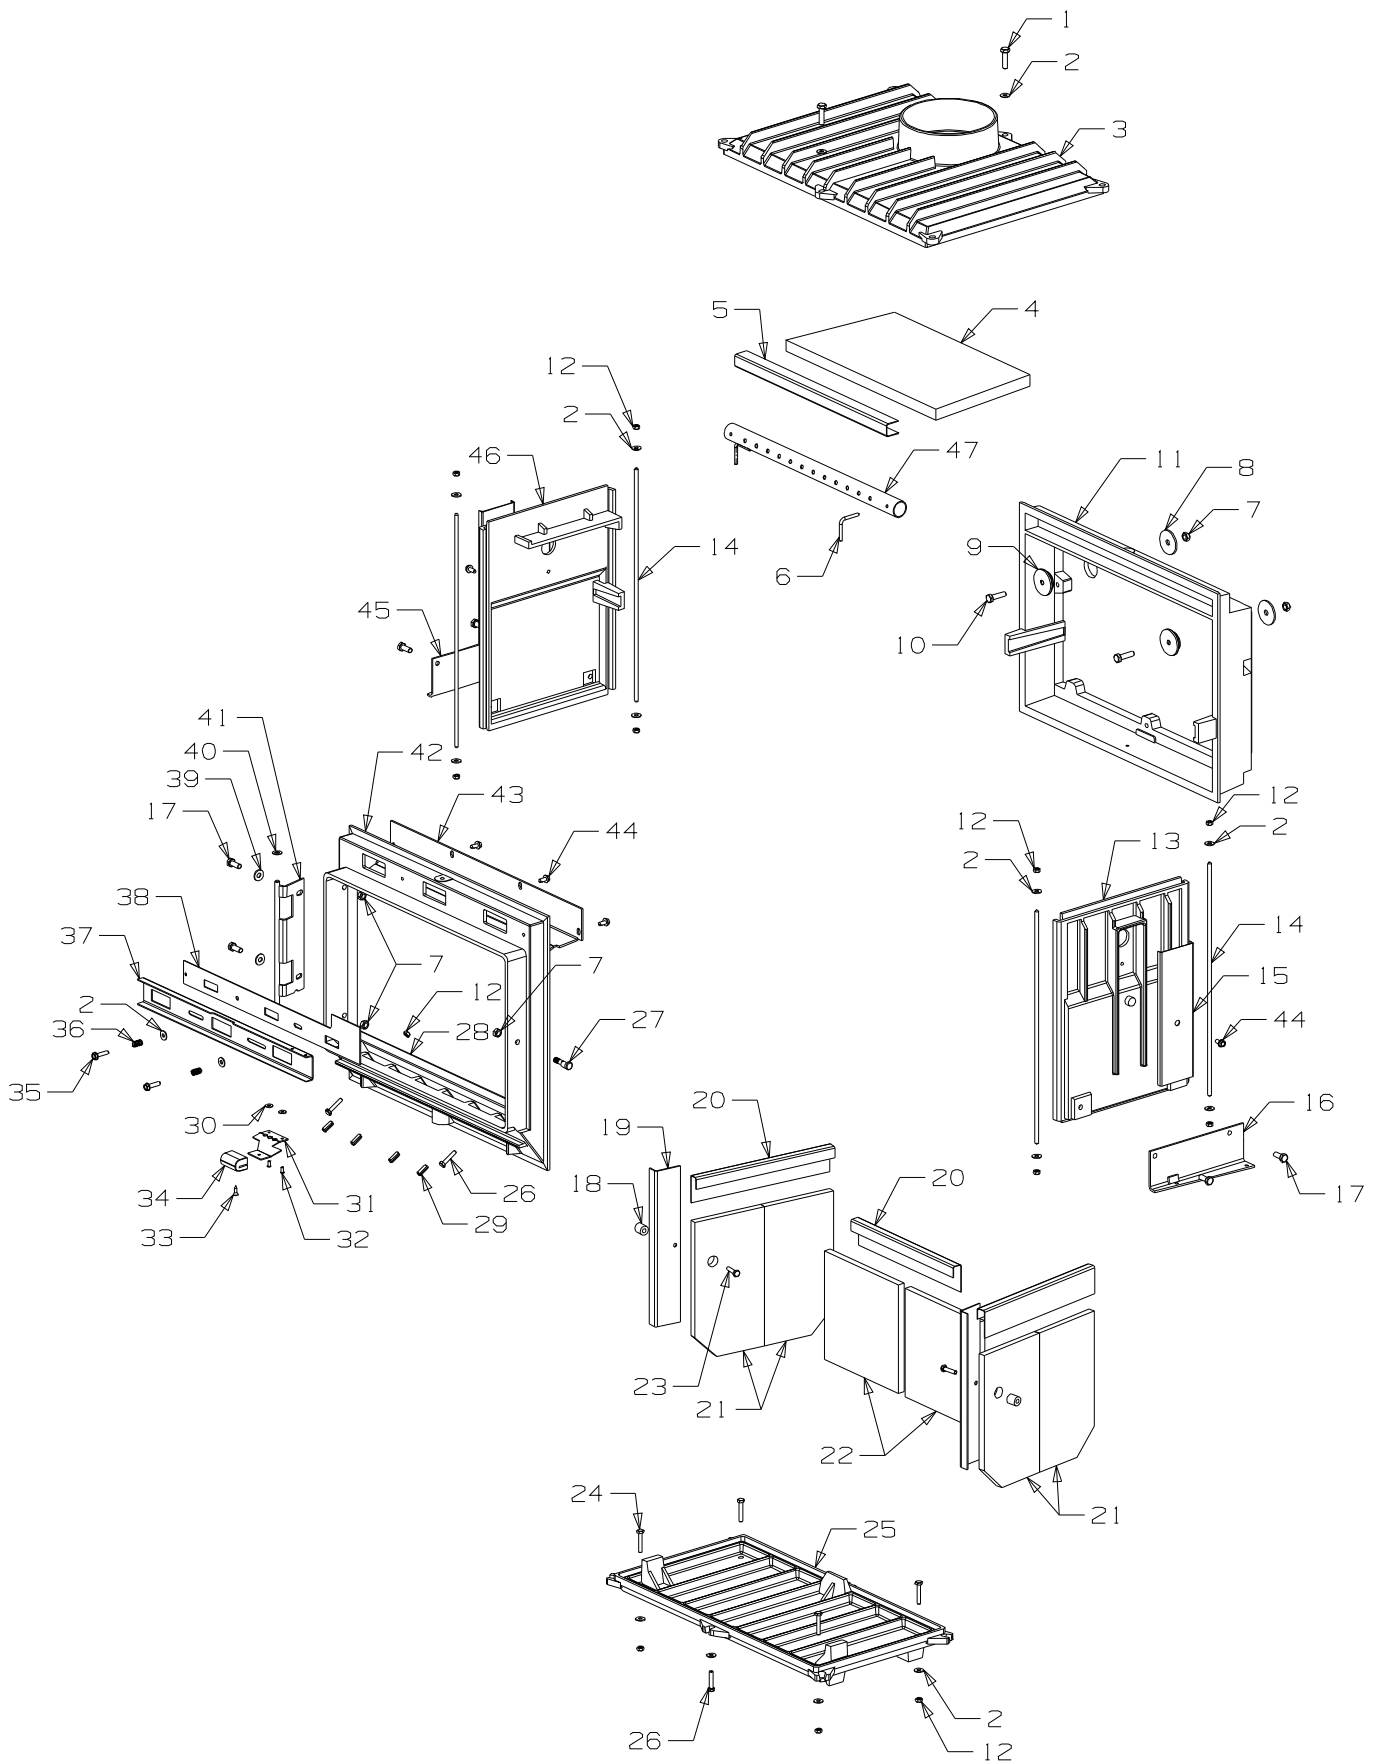

Item No	Part No	Description	Qty	Item No	Part No	Description	Qty
1	501962	Screw, Set M6 x 30	5	23	503018	Screw, Set M6 x 25	2
2	500374	Washer; Flat 1/4"	14	24	501815	Screw, Set M6 x 35	4
3	987502	Firebox-Top	1	25	987504	Firebox-Bottom	1
4	987785	Board-Firebox Top 20 x 218 x 357	1	26	501963	Screw, Set M6 x 25	3
5	993078	•Channel-Baffle, Reinforcer	1	27	587516	Pin-Door Latch	1
6	586439	Pin-Retaining, Secondary Air Tube	1	28	987551	Plate-Base Air	1
	984090	Plug Assy - 34mm Dia.	2	29	503008	Pin, Tension 8.0 x 20	4
7	501602	• Nut, M8 Hex (2)	13	30	500848	Washer; Flat 3/16" x .5	2
8	502093	• Washer, Flat 8 x 42 x 3.0	2	31	986166	Extension-Slide, Air Inlet	1
9	684089	• Plug-34mm Dia.	2	32	586167	Rivet-Pop 4.0 Dia x 4.8	2
10	501685	• Screw, Set M8 x 30	2	33	503004	Screw; CSK No. 8 x 1/2"	2
11	987503	Firebox-Back	1	34	986162	Knob-Air Control	1
12	501682	Nut, M6	22	35	503336	Screw, S/T M6 x 25	2
13	787596	Firebox-Side, RH	1	36	585223	Spring-Compression, Air Inlet	2
14	984598	Rod-Tie, M6	4		987791	Slide-Air, Complete - NZ	1
15	786146	Cover-Secondary Air	2	37	987550	• Slide-Air Inlet 20 x 50	1
16	987546	Bracket-Mounting, Cabinet RH	1	38	987535	• Plate, Back-Meter 1 ID Hole	1
17	501597	Screw, Set M8 x 20	6		987782	Slide-Air, Complete - Aust	1
18	987813	Spacer-Board Retainer - 12mm	2	37	987550	• Slide-Air Inlet 20 x 50	1
	994053	Spacer-Board Retainer - 15mm	2	•	987559	• Plate, Back-Meter 3 ID Holes	1
19	987549	Bracket-Retainer, Board	2	•	986899	Plate, Back-Meter - Overnight Burn - NZ	1
20	987812	Channel-Brick Retainer - 12mm	3	39	501606	Washer, Flat 8 x 19 x 1.6	2
	994052	Channel-Brick Retainer - 15mm	3	40	006025	Washer, Flat 5/16"	1
21	987815	Board-Firebox, Side 12 x 135 x 250 (Incl. 18, 20)	2	41	986515	Hinge Assy	1
	793087	Board-Firebox, Side 15 x 135 x 250 (Incl. 18, 20)	2	42	986301	Firebox-Front	1
22	987814	Board-Firebox Back 12 x 195 x 195 (Incl. 20)	2	43	786138	• Deflector-Primary Air	1
	793086	Board-Firebox Back 15 x 195 x 195 (Incl. 20)	2	44	503003	• Screw; S/T 1/4" x .5 (4)	6
				45	987534	Bracket-Mounting, Cabinet LH	1
				46	787595	Firebox-Side, LH	1
				47	986438	Tube-Secondary Air, 12 x 6.5	1

Bold Text = Assembly
Bullet Points = Item included in Assembly