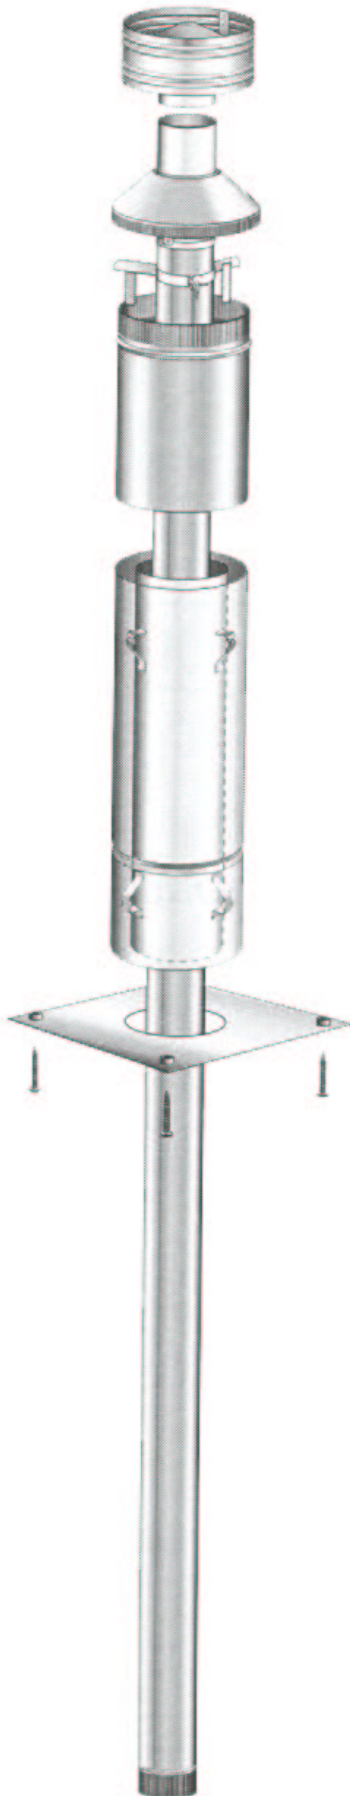

150mm Flue Kit

(to suit Horizon, **LE 2000**, LE 3000, LE 5000, LE 7000, Utopia, Panorama)

Contains:

- 3 x 1200mm lengths Flue
- 1 x 1200mm length Outer / Inner Heat Shield Combination
- 1 x 600mm Outer Shield Extension
- 1 x Anti Down Draught Cowl
- 1 x Casing Cover
- 1 x top Flue Spacer Bracket
- 1 x Ceiling Plate
- 1 x Packet screws & Ceramic Spacers

Note: Flue Reflector is required for standard installations

NZ ONLY

Part No: 556099