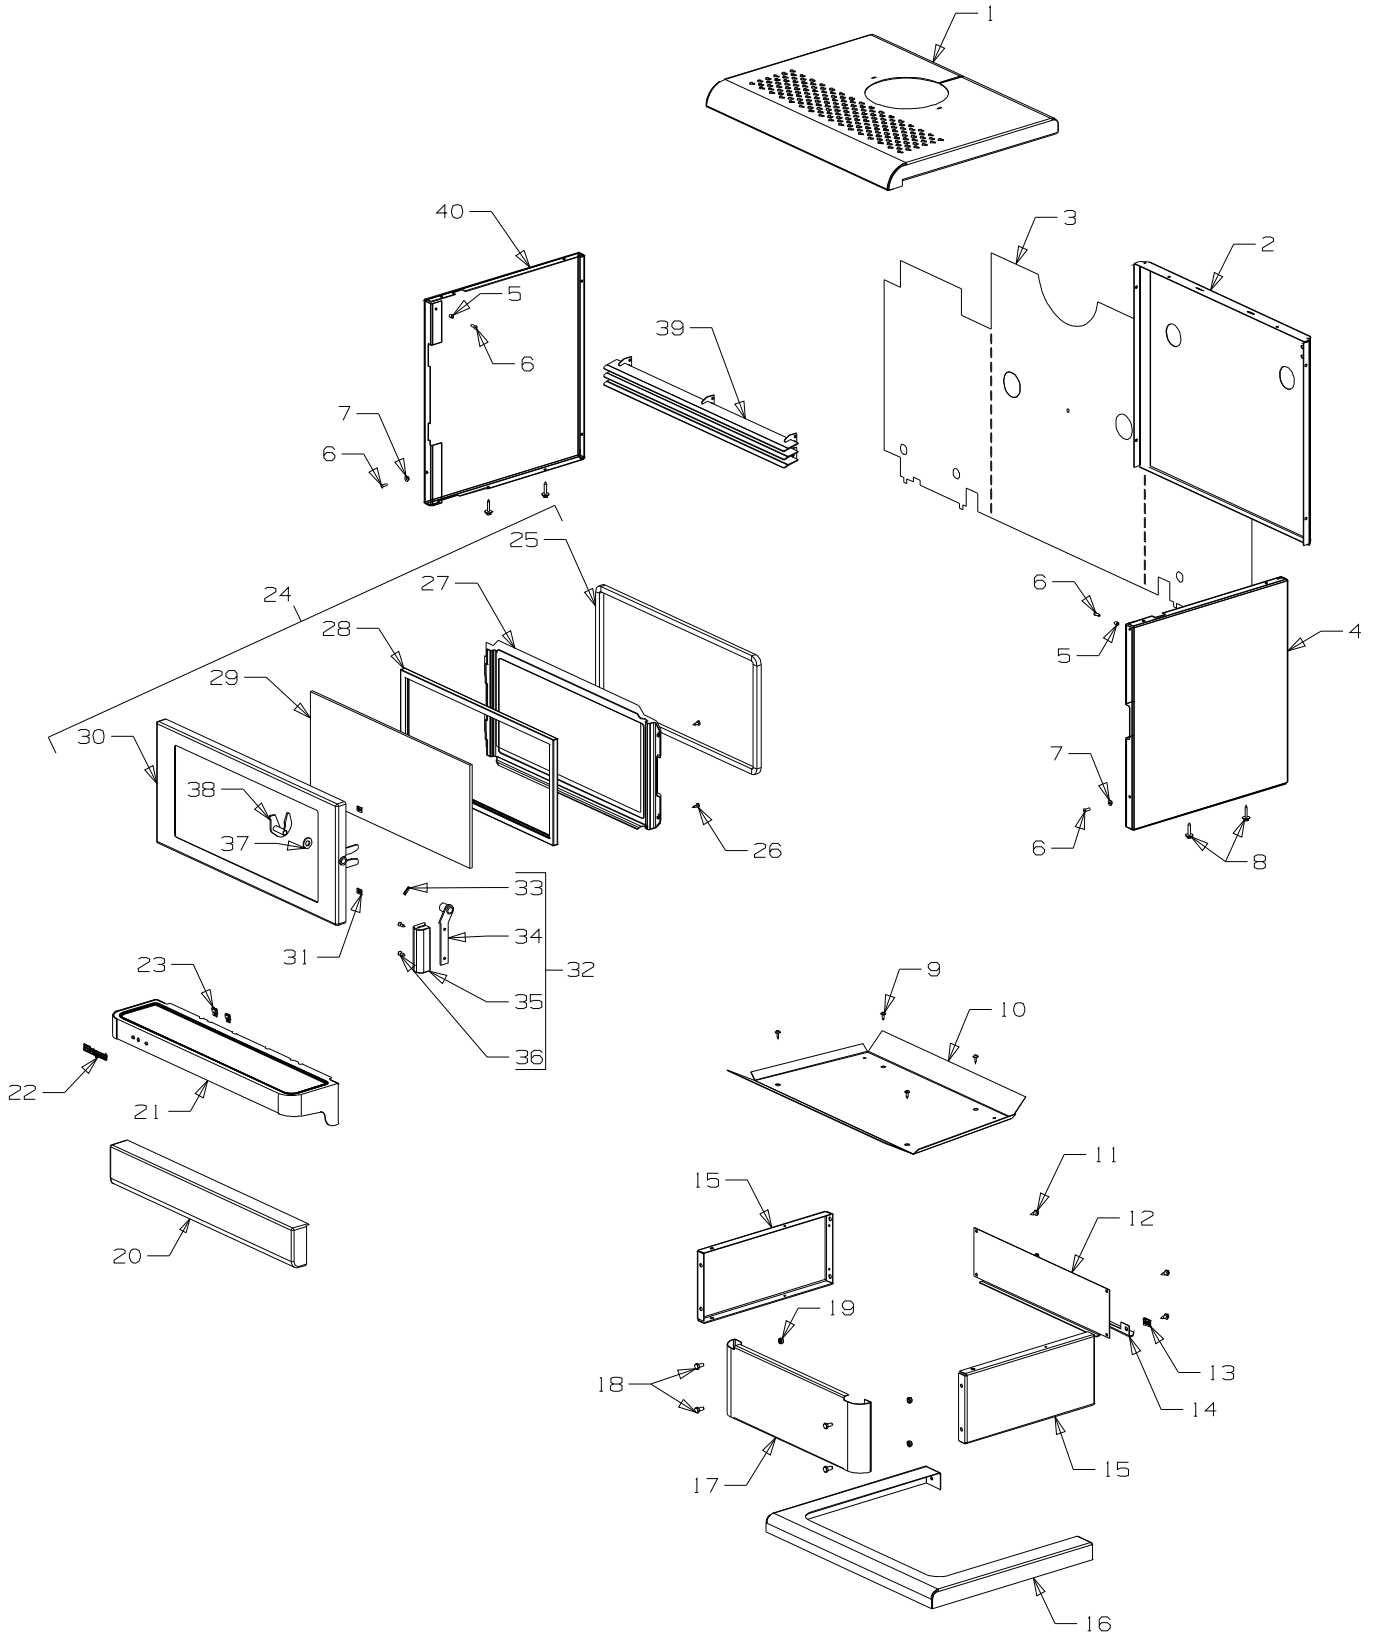

Item No	Part No	Description	Qty	Item No	Part No	Description	Qty
1	787597	Panel-Top - Black	1	20	987787	Panel-Front - Black	1
	• 787598	Panel-Top - Green	1	22	584581	• Badge - Gold	1
	• 787599	Panel-Top - Grey	1	23	503381	• Push Fix, Spire	2
2	987772	Panel-Rear - Black	1	• 987789	Panel-Front - Grey	1	1
	• 987775	Panel-Rear - Green	1	22	584581	• Badge - Gold	1
3	987531	Heatshield-Side & Rear	1	23	503381	• Push Fix, Spire	2
4	987716	Panel-Side, RH - Black	1	21	987714	Shelf-Ash - Black	1
	• 987746	Panel-Side, RH - Green	1	22	584581	• Badge - Gold	1
	• 787677	Panel-Side, RH - Grey	1	23	503381	• Push Fix, Spire	2
5	986148	Spacer-Grille	2	• 987744	Shelf-Ash - Green	1	1
6	501303	Rivet-Pop 4.0 Dia x 7.9	8	22	584581	• Badge - Gold	1
7	986149	Spacer-Front Panel	6	23	503381	• Push Fix, Spire	2
8	503459	Screw, S/T 12 x 25	6	24	987712	Door Assy - Black	1
9	503005	Screw; Pan No.10 x 1/2"	4	• 987742	Door Assy - Green	1	1
10	987533	Heatshield-Bottom	1	• 787821	Door Assy - Grey	1	1
11	503259	Screw; S/T 10 x .5	10	25	984772	• Seal-Door, 11.5mm	1
12	987718	Panel-Pedestal, Back		26	501480	• Screw; S/T 8 x .5	2
		- Black	1	27	986546	• Retainer-Glass	1
	• 987748	Panel-Pedestal, Back		28	984586	• Seal Kit-Door Glass	1
		- Green	1	29	984655	• Glass - 5 x 458 x 213	
	• 987738	Panel-Pedestal, Back				- complete with seal	1
		- Grey	1	30	987010	• Frame Assy-Door - Black	1
13	503388	Nut-Spire	6	• 987013	• Frame Assy-Door - Green	1	1
14	986791	Bracket-Seismic Restraint	1	• 987024	• Frame Assy-Door - Grey	1	1
15	987720	Panel-Pedstal, Side - Black	1	31	503001	• Nut-Spire	2
	• 987750	Panel-Pedstal, Side - Green	1	32	787822	• Handle Assy-Door	1
	• 987740	Panel-Pedstal, Side - Grey	1	33	503006	• Pin, Tension 4.0 x 16	1
16	587798	Foot - Black (no trim)	1	34	986605	• Handle-Assy	1
	• 987592	Foot - Grey (no trim)	1	35	586161	• Handle-Door	1
17	987719	Panel-Pedstal, Front - Black	1	36	503004	• Screw; CSK No. 8 x 5/8"	2
	• 987749	Panel-Pedstal, Front - Green	1	37	501704	• Washer; Flat 10 x 19 x 1.6	4
	• 987739	Panel-Pedstal, Front - Grey	1	38	987006	• Latch-Door Assy 10mm	1
18	501959	Screw, Set M6 x 12	6	39	987792	Grille-3 Louvre - Black	1
19	501682	Nut, M6	22	40	987715	Panel-Side, LH - Black	1
					• 987745	Panel-Side, LH - Green	1
					• 787657	Panel-Side, LH - Grey	1